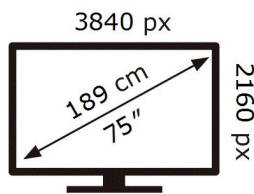

ENERG

SAMSUNG

UE75BU8572U

156 kWh/1000h

ABCDEF **G**

235 kWh/1000h

2019/2013